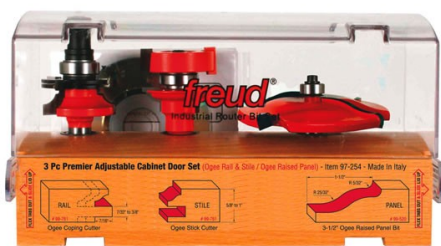

### Item #97-254, Freud Three Piece Premier Adjustable Cabinet Bit Set \$231.43

Thank you for shopping with us! Application: Combines our most popular rail and stile bit sets with one of our exclusive Quadra-Cut™ Raised Panel Bits -All sets feature Freud's NEW Premier Adjustable Rail & Stile Bits -All bits have 1/2" shanks and are designed to be used on 5/8" to 1 1/4" stock -Includes attractive wooden storage box -Cuts all composition materials, plywoods, hardwoods, and softwoods -Use on table-mounted portable routers with 1/2" shank

## SPECIFICATIONS

<b>Manufacturer</b>	Freud Tools
<b>Includes</b>	2 Ogee; CD Cabinet Doors Made Simple; attractive wooden storage box
<b>Application</b>	Use with stock from 5/8 in to 1 1/4 in thick
<b>Features</b>	Combines our most popular rail and stile bit sets with one of our exclusive Quadra-Cut Raised Panel Bits
<b>Material</b>	Hardwood, softwood, MDF, plywood
<b>No. of Pieces</b>	3 piece set
<b>Recommended For</b>	Table Router