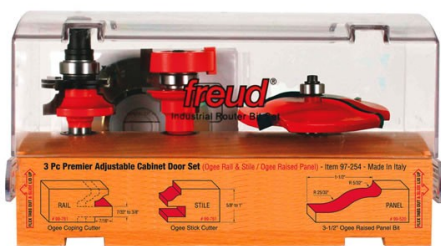

Thank you for shopping with us! Application: Combines our most popular rail and stile bit sets with one of our exclusive Quadra-Cut™ Raised Panel Bits -All sets feature Freud's NEW Premier Adjustable Rail & Stile Bits -All bits have 1/2" shanks and are designed to be used on 5/8" to 1 1/4" stock -Includes attractive wooden storage box -Cuts all composition materials, plywoods, hardwoods, and softwoods -Use on table-mounted portable routers with 1/2" shank

Set: 99-252 Rail & Stile Bit Set 99-761 Quadra-Cut™ Raised Panel Bit 99-518

SPECIFICATIONS	
Manufacturer	Freud Tools
Application	Use with stock from 5/8 in to 1 1/4 in thick
Includes	Ogee, Cove; CD Cabinet Doors Made Simple; attractive wooden storage box
Features	Combines our most popular rail and stile bit sets with one of our exclusive Quadra-Cut Raised Panel Bits
Material	Hardwood, softwood, MDF, plywood
No. of Pieces	3 piece set
Recommended For	Table Router