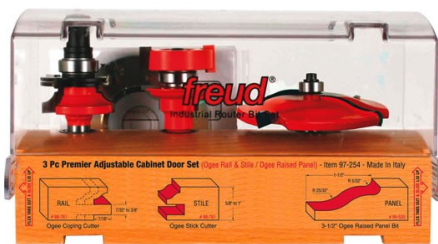

### Item #97-154, Freud Three Piece Premier Adjustable Cabinet Bit Set \$231.43

Thank you for shopping with us! Application: Combines our most popular rail and stile bit sets with one of our exclusive Quadra-Cut™ Raised Panel Bits -All sets feature Freud's NEW Premier Adjustable Rail & Stile Bits -All bits have 1/2" shanks and are designed to be used on 5/8" to 1 1/4" stock -Includes attractive wooden storage box -Cuts all composition materials, plywoods, hardwoods, and softwoods -Use on table-mounted portable routers with 1/2" shank

## SPECIFICATIONS

<b>Manufacturer</b>	Freud Tools
<b>Includes</b>	Round Over, Ogee; CD Cabinet Doors Made Simple; attractive wooden storage box
<b>Application</b>	Use with stock from 5/8 in to 1 1/4 in thick
<b>Features</b>	Combines our most popular rail and stile bit sets with one of our exclusive Quadra-Cut Raised Panel Bits
<b>Material</b>	Hardwood, softwood, MDF, plywood
<b>No. of Pieces</b>	3 piece set
<b>Recommended For</b>	Table Router