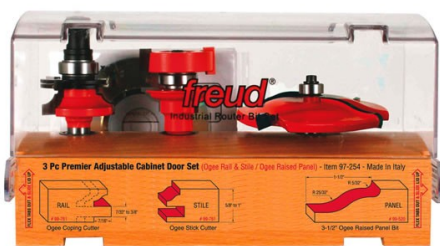

### Item #97-152, Freud Three Piece Premier Adjustable Cabinet Bit Set \$231.43

Thank you for shopping with us! Application: Combines our most popular rail and stile bit sets with one of our exclusive Quadra-Cut™ Raised Panel Bits -All sets feature Freud's NEW Premier Adjustable Rail & Stile Bits -All bits have 1/2" shanks and are designed to be used on 5/8" to 1 1/4" stock -Includes attractive wooden storage box -Cuts all composition materials, plywoods, hardwoods, and softwoods -Use on table-mounted portable routers with 1/2" shank

## SPECIFICATIONS

<b>Manufacturer</b>	Freud Tools
<b>Includes</b>	Round Over, Cove; CD Cabinet Doors Made Simple; attractive wooden storage box
<b>Application</b>	Use with stock from 5/8 in to 1 1/4 in thick
<b>Features</b>	Combines our most popular rail and stile bit sets with one of our exclusive Quadra-Cut Raised Panel Bits
<b>Material</b>	Hardwood, softwood, MDF, plywood
<b>No. of Pieces</b>	3 piece set
<b>Recommended For</b>	Table Router