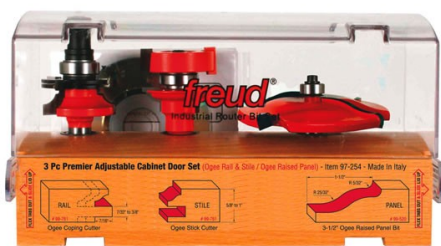

Thank you for shopping with us! Application: Combines our most popular rail and stile bit sets with one of our exclusive Quadra-Cut™ Raised Panel Bits -All sets feature Freud's NEW Premier Adjustable Rail & Stile Bits -All bits have 1/2" shanks and are designed to be used on 5/8" to 1 1/4" stock -Includes attractive wooden storage box -Cuts all composition materials, plywoods, hardwoods, and softwoods -Use on table-mounted portable routers with 1/2" shank

Pc 1/2" shank cabinet bit sets Set: 97-150 Rail & Stile Bit Set
 99-760 Quadra-Cut™ Raised Panel Bit 99-515

3

SPECIFICATIONS

Manufacturer	Freud Tools
Includes	Round Over, Bevel, CD Cabinet Doors Made Simple; attractive wooden storage box
Application	Use with stock from 5/8 in to 1 1/4 in thick
Features	Combines our most popular rail and stile bit sets with one of our exclusive Quadra-Cut Raised Panel Bits
Material	Hardwood, softwood, MDF, plywood
No. of Pieces	3 piece set
Recommended For	Table Router