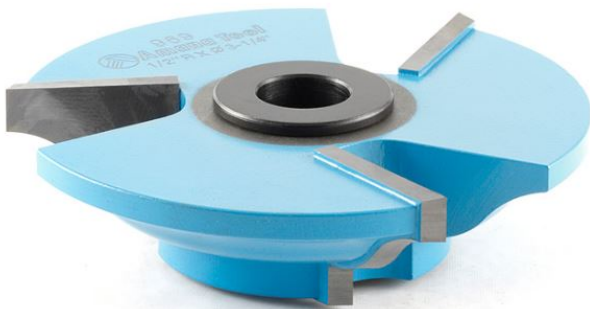

Edge of Arlington Saw & Tool, Inc.

124 South Collins
Arlington, TX 76010
Phone: 817-461-7171 • Fax: 817-795-6651
Toll Free: 888-461-7171
Email: info@eoasaw.com
Website: www.eoasaw.com

Item #969, Amana Tool Carbide-Tipped 3-Wing Ogee 1/2 Radius x 3-1/4 Dia x 7/8 x 1/2 & 3/4 Bore **\$81.59**

Thank you for shopping with us!

SPECIFICATIONS

Manufacturer	Amana Tool
Bore	1/2 in & 3/4 in
Diameter	3 1/4 in
Cut Height, Length, or Width	7/8 in
Diameter (D1)	1 3/4 in
Note	Rub collar for 3/4 in arbor only.
Radius	1/2 in
Rub Collar	C-006