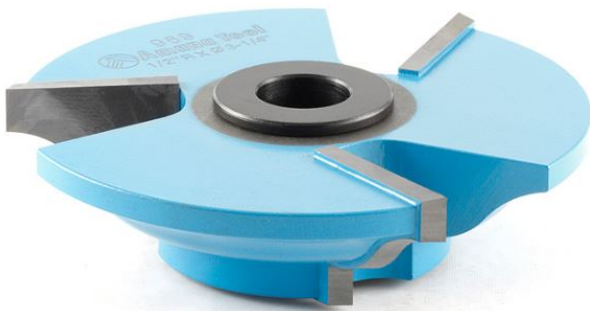

Edge of Arlington Saw & Tool, Inc.

124 South Collins
Arlington, TX 76010
Phone: 817-461-7171 • Fax: 817-795-6651
Toll Free: 888-461-7171
Email: info@eoasaw.com
Website: www.eoasaw.com

Item #969, Amana Tool Carbide-Tipped 3-Wing Ogee 1/2 Radius x 3-1/4 Dia x 7/8 x 1/2 & 3/4 Bore **\$77.04**

Thank you for shopping with us!

SPECIFICATIONS

Manufacturer	Amana Tool
Bore	1/2 in & 3/4 in
Diameter	3 1/4 in
Cut Height, Length, or Width	7/8 in
Diameter (D1)	1 3/4 in
Note	Rub collar for 3/4 in arbor only.
Radius	1/2 in
Rub Collar	C-006