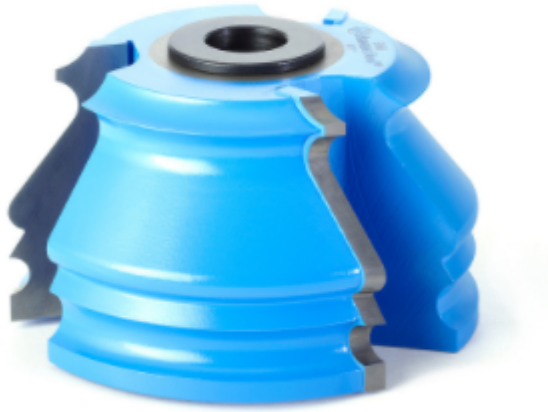

### Item #966, Amana Tool Carbide-Tipped 3-Wing Molding 1/8 Radius x 3 in Dia x 1-3/4 CH x 1/2 & 3/4 Bore

**\$121.91**

Thank you for shopping with us!

#### SPECIFICATIONS

<b>Manufacturer</b>	Amana Tool
<b>Diameter</b>	3 in
<b>Bore</b>	1/2 in & 3/4 in
<b>Cut Height, Length, or Width</b>	1-3/4 in
<b>Note</b>	Rub collar for 3/4 in arbor only.
<b>Radius</b>	1/8 in
<b>R1/Radius</b>	5/32 in
<b>R2/Radius</b>	1/4 in
<b>Rub Collar</b>	C-010