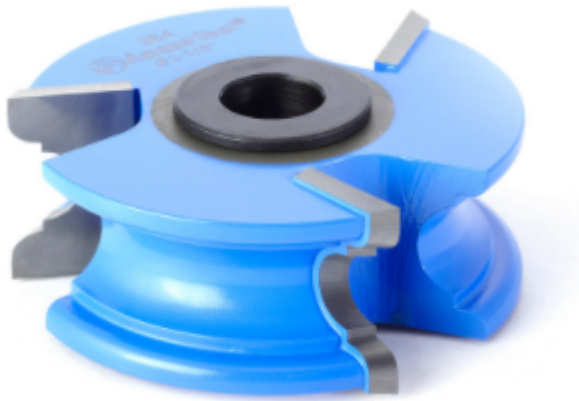

**Item #964, Amana Tool Carbide-Tipped 3-Wing Classical 3/16 Radius x 2-5/8 Dia x 1 in CH x 1/2 & 3/4 Bore**  
**\$80.72**

Thank you for shopping with us!

### SPECIFICATIONS

<b>Manufacturer</b>	Amana Tool
<b>Bore</b>	1/2 in & 3/4 in
<b>Diameter</b>	2 5/8 in
<b>Cut Height, Length, or Width</b>	1 in
<b>Diameter (D1)</b>	2 in
<b>Note</b>	Rub collar for 3/4 in arbor only.
<b>Radius</b>	3/16 in
<b>Rub Collar</b>	C-004