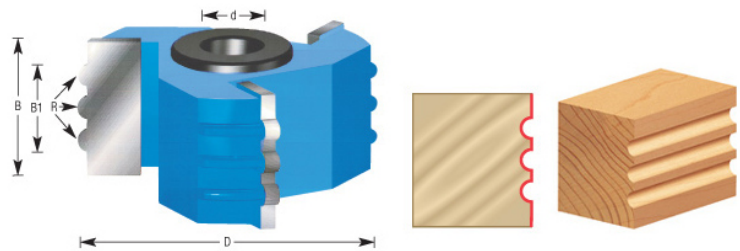

Edge of Arlington Saw & Tool, Inc.

124 South Collins
Arlington, TX 76010
Phone: 817-461-7171 • Fax: 817-795-6651
Toll Free: 888-461-7171
Email: info@eoasaw.com
Website: www.eoasaw.com

Item #961, Amana Tool Carbide-Tipped 3-Wing Triple Flute 5/64 Radius x 2-5/8 Dia x 1 in CH x 1/2 & 3/4 Bore

\$69.69

Thank you for shopping with us!

SPECIFICATIONS

Bore	1/2 in & 3/4 in
Cut Height, Length, or Width	1 in
Manufacturer	Amana Tool
Note	Rub collar for 3/4 in arbor only.
Radius	5/64 in