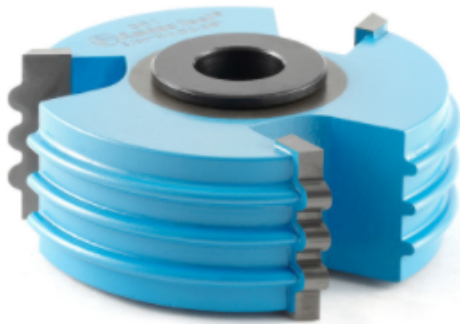

Edge of Arlington Saw & Tool, Inc.

124 South Collins
Arlington, TX 76010
Phone: 817-461-7171 • Fax: 817-795-6651
Toll Free: 888-461-7171
Email: info@eoasaw.com
Website: www.eoasaw.com

Item #961, Amana Tool Carbide-Tipped 3-Wing Triple Flute 5/64 Radius x 2-5/8 Dia x 1 in CH x 1/2 & 3/4 Bore

\$69.69

Thank you for shopping with us!

SPECIFICATIONS

Bore	1/2 in & 3/4 in
Cut Height, Length, or Width	1 in
Manufacturer	Amana Tool
Note	Rub collar for 3/4 in arbor only.
Radius	5/64 in