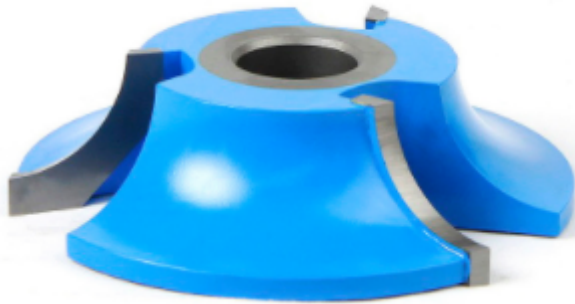

Edge of Arlington Saw & Tool, Inc.

124 South Collins
Arlington, TX 76010
Phone: 817-461-7171 • Fax: 817-795-6651
Toll Free: 888-461-7171
Email: info@eoasaw.com
Website: www.eoasaw.com

**Item #959, Amana Tool Carbide-Tipped
3-Wing Corner Round 3/4" Radius x
3-5/8" Dia x 1" x 1/2" CH & 3/4" Bore
\$92.33**

Thank you for shopping with us!

SPECIFICATIONS

Manufacturer	Amana Tool
Bore	1/2 in & 3/4 in
Cut Height, Length, or Width	1 in
Diameter (D1)	2 1/8 in
Note	Rub collar for 3/4 in arbor only.
Radius	3/4 in
Style	Corner Round