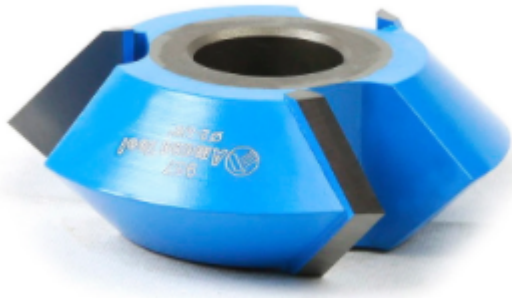

**Item #957, Amana Tool Carbide-Tipped 3-Wing V Groove 45 Deg x 2-5/8 Dia x 15/16 x 1/2 & 3/4 Bore**

**\$87.81**

Thank you for shopping with us!

**SPECIFICATIONS**

<b>Manufacturer</b>	Amana Tool
<b>Bore</b>	1/2 in & 3/4 in
<b>Diameter</b>	2 5/8 in
<b>Cut Height, Length, or Width</b>	15/16 in
<b>Note</b>	Rub collar for 3/4 in arbor only.
<b>Angle</b>	45 deg
<b>Rub Collar</b>	47810