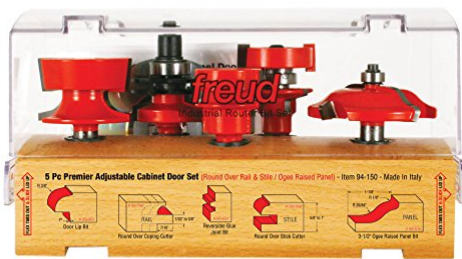

Thank you for shopping with us! Application: Produce your own cabinet doors at a fraction of the cost of shaper heads -All sets feature Freud's new premier adjustable rail & stile bits -All bits have 1/2" shanks and are designed to be used on 5/8" to 1 1/4" stock -Includes attractive wooden storage box -Use on table-mounted portable routers with 1/2" shank **5 pc cabinet bit set 94-150 1/2" shanks** Door Lip Bit 99-001 Reversible Glue Joint Bit 99-031 Rail & Stile Bit Set 99-760 Raised Panel Bit (Quadra-Cut™) 99-510

SPECIFICATIONS

Manufacturer	Freud Tools
Application	Produce cabinet doors at a fraction of the cost of shaper heads
Includes	Door Lip Bit, Reversible Glue Joint Bit, Rail & Stile Bit Set, Quadra-Cut Raised Panel Bit; Cabinet Doors Made Simple instruction cd; attractive wooden box
Features	Freud's premier adjustable rail & stile bits designed to be used on 5/8" to 1 1/4" stock
Material	Hardwood, softwood, MDF, plywood
No. of Pieces	5 piece set
Recommended For	Table Router