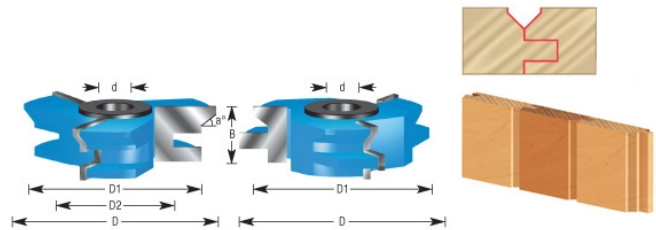

### Item #938, Amana Tool 2-Piece Carbide-Tipped 3-Wing V-Paneling 2-5/8 Dia x 29/32 x 45 Deg x 1/2 & 3/4 Bore

**\$191.59**

Thank you for shopping with us! 'V' paneling is a quick and easy way to add architectural detail to any room. These two-piece sets are perfectly matched so that you can shape precisely-milled paneling strips in any wood species.

## SPECIFICATIONS

<b>Manufacturer</b>	Amana Tool
<b>Bore</b>	1/2 in & 3/4 in
<b>Cut Height, Length, or Width</b>	29/32 in
<b>Diameter</b>	2 5/8 in
<b>Diameter (D1)</b>	2 1/4 in
<b>Diameter (D2)</b>	1.5 in
<b>Note</b>	Rub collar for 3/4 in arbor only.
<b>Part Descp.</b>	V-paneling 2-pc set with 1/4 in W & 3/8 in D Tongue & Groove
<b>Rub Collar</b>	C-008
<b>Angle</b>	45 deg