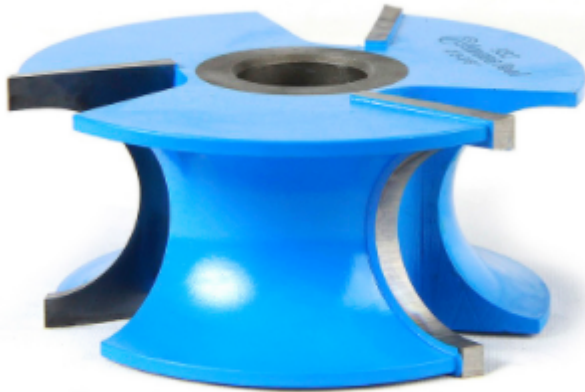

Edge of Arlington Saw & Tool, Inc.

124 South Collins
Arlington, TX 76010
Phone:817-461-7171 • Fax: 817-795-6651
Toll Free: 888-461-7171
Email: info@eoasaw.com
Website: www.eoasaw.com

Item #932, Amana Tool Carbide-Tipped 3-Wing Stair Tread 9/16 Radius x 3-3/8 Dia x 1-1/2 x 1/2 & 3/4 Bore
\$116.31

Thank you for shopping with us!

SPECIFICATIONS

| | |
|-------------------------------------|-------------------------------------|
| B1 | 1 1/8 in |
| Bore | 3/4 in |
| Cut Height, Length, or Width | 1 1/2 in |
| Diameter (D1) | 1 7/8 in |
| Manufacturer | Amana Tool |
| Note | **Rub collar for 3/4 in arbor only. |
| Radius | 9/16 in |