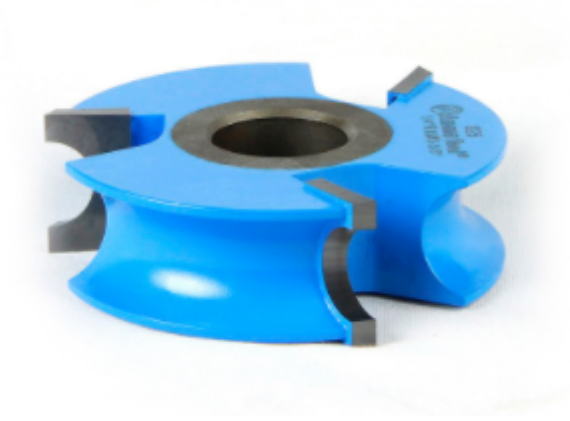

**Item #925, Amana Tool Carbide-Tipped  
3-Wing Bullnose 1/4 Radius x 1/2 in  
Bead Radius x 2-5/8 Dia x 13/16 x 1/2 &  
3/4 Bore**  
**\$73.82**

Thank you for shopping with us!

### SPECIFICATIONS

<b>Manufacturer</b>	Amana Tool
<b>B1</b>	1/2 in Bead
<b>Cut Height, Length, or Width</b>	13/16 in
<b>Diameter (D1)</b>	2 1/8 in
<b>Note</b>	**Rub collar for 3/4 in arbor only.
<b>Radius</b>	1/4 in