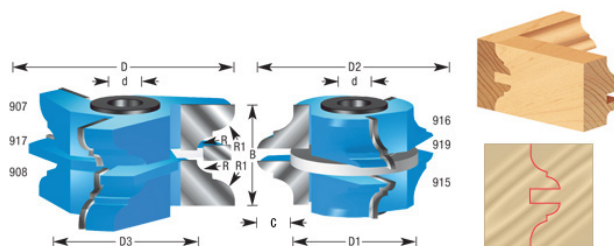

**Item #922, Amana Tool -Piece Carbide Tipped  
3-Wing Stile & Rail Cove & Bead Exterior Door  
3-1/8 Dia x 1-3/4 x 15/64 x 11/32 Radius x 1/2 &  
3/4 Bore Set for 1-3/4 Material  
\$391.90**

Thank you for shopping with us!

### SPECIFICATIONS

<b>Manufacturer</b>	Amana Tool
<b>Bore</b>	1/2 & 3/4 in
<b>Diameter</b>	3 1/8 in
<b>Cut Height, Length, or Width</b>	1-3/4 in
<b>Length</b>	Length of Carbide 17/32 in
<b>Note</b>	Rub collar for 3/4 in arbor only. Rub collar sold separately.
<b>Radius</b>	15/64 in
<b>R1/Radius</b>	11/32 in
<b>Rub Collar</b>	C-008, C-022