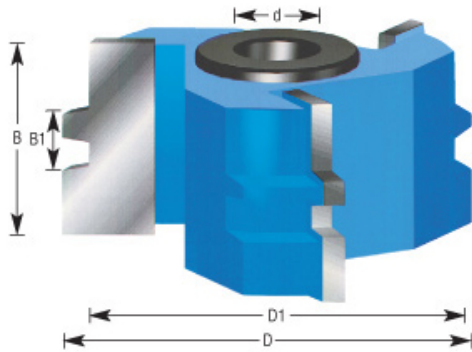

Edge of Arlington Saw & Tool, Inc.

124 South Collins
Arlington, TX 76010
Phone: 817-461-7171 • Fax: 817-795-6651
Toll Free: 888-461-7171
Email: info@eoasaw.com
Website: www.eoasaw.com

**Item #911,
Amana Tool
Carbide-Tipped
3-Wing Glue
Joint 2-5/8 Dia
x 1-3/16 x 1/2
& 3/4 Bore
\$87.40**

Thank you for
shopping with us! .

SPECIFICATIONS

Manufacturer	Amana Tool
Diameter	2 5/8 in
Cut Height, Length, or Width	1-3/16 in
Bore	1/2 in & 3/4 in
Diameter (D1)	2 1/4 in
Note	Rub collar for 3/4 in arbor only.
Rub Collar	C-025