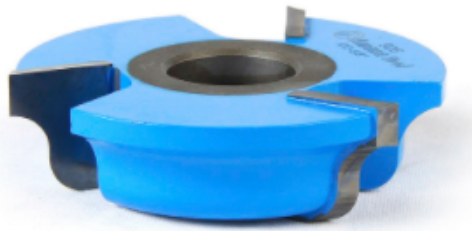

Edge of Arlington Saw & Tool, Inc.

124 South Collins
Arlington, TX 76010
Phone: 817-461-7171 • Fax: 817-795-6651
Toll Free: 888-461-7171
Email: info@eoasaw.com
Website: www.eoasaw.com

**Item #906, Amana Tool Carbide-Tipped 3-Wing
Matched/Reversible Ogee 1/4 Radius x 2-5/8 Dia x 3/4 x
1/2 & 3/4 Bore
\$87.26**

Thank you for shopping with us!

SPECIFICATIONS

Manufacturer	Amana Tool
Bore	1/2 & 3/4 in
Diameter	2 5/8 in
Cut Height, Length, or Width	3/4 in
Diameter (D1)	--
Note	Rub collar for 3/4 in arbor only.
Radius	1/4 in
Rub Collar	C-005