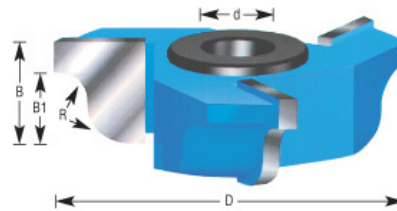

Edge of Arlington Saw & Tool, Inc.

124 South Collins
Arlington, TX 76010
Phone: 817-461-7171 • Fax: 817-795-6651
Toll Free: 888-461-7171
Email: info@eoasaw.com
Website: www.eoasaw.com

**Item #906, Amana Tool Carbide-Tipped 3-Wing
Matched/Reversible Ogee 1/4 Radius x 2-5/8 Dia x 3/4 x
1/2 & 3/4 Bore
\$87.26**

Thank you for shopping with us!

SPECIFICATIONS

Manufacturer	Amana Tool
Bore	1/2 & 3/4 in
Diameter	2 5/8 in
Cut Height, Length, or Width	3/4 in
Diameter (D1)	--
Note	Rub collar for 3/4 in arbor only.
Radius	1/4 in
Rub Collar	C-005