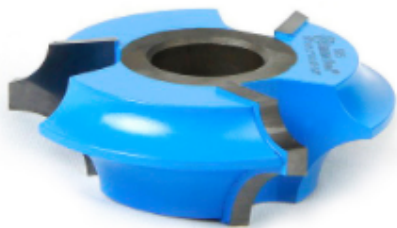

### Item #905, Amana Tool Carbide-Tipped 3-Wing Corner Round 1/4 Radius 2-5/8 Dia x 15/16 CH x 1/2 & 3/4 Bore \$95.10

Thank you for shopping with us! . Rub collar for 3/4" arbor only!

## SPECIFICATIONS

<b>Manufacturer</b>	Amana Tool
<b>Bore</b>	1/2 in & 3/4 in
<b>Cut Height, Length, or Width</b>	15/16 in
<b>Diameter (D1)</b>	1 5/8 in
<b>Diameter</b>	2 5/8 in
<b>Note</b>	Rub collar for 3/4 in arbor only
<b>Radius</b>	1/4 in
<b>Rub Collar</b>	C-005, C-011