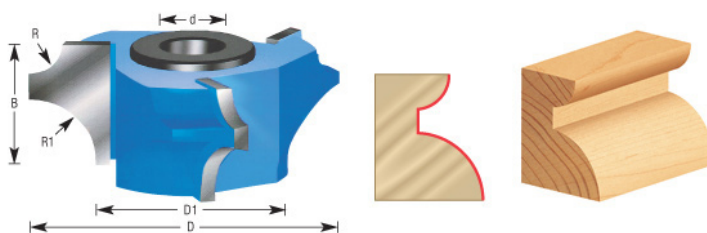

### Item #905, Amana Tool Carbide-Tipped 3-Wing Corner Round 1/4 Radius 2-5/8 Dia x 15/16 CH x 1/2 & 3/4 Bore \$95.10

Thank you for shopping with us! . Rub collar for 3/4" arbor only!

## SPECIFICATIONS

<b>Manufacturer</b>	Amana Tool
<b>Bore</b>	1/2 in & 3/4 in
<b>Cut Height, Length, or Width</b>	15/16 in
<b>Diameter (D1)</b>	1 5/8 in
<b>Diameter</b>	2 5/8 in
<b>Note</b>	Rub collar for 3/4 in arbor only
<b>Radius</b>	1/4 in
<b>Rub Collar</b>	C-005, C-011