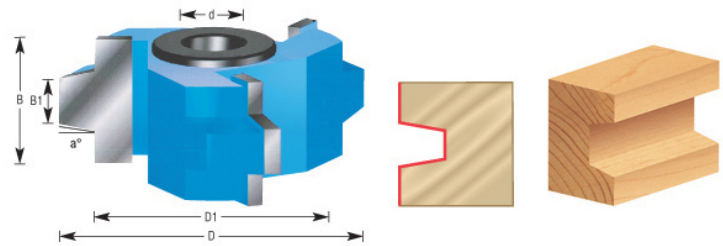

### Item #904, Amana Tool Carbide-Tipped 3-Wing Wedge Groove 2-5/8 Dia x 15/16 x 1/2 & 3/4 Bore \$69.69

Thank you for shopping with us!

SPECIFICATIONS	
<b>Manufacturer</b>	Amana Tool
<b>Diameter</b>	2 5/8 in
<b>Note</b>	Rub collar for 3/4 in arbor only
<b>B1</b>	11/32 in
<b>Cut Height, Length, or Width</b>	15/16 in
<b>Rub Collar</b>	C-010
<b>Angle</b>	9 deg
<b>Replacement Parts</b>	BU-550 T-Bushing
<b>Diameter (D1)</b>	2 in