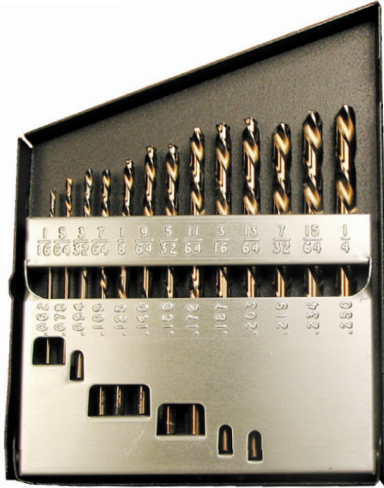

### Item #87652 (LF-13), Viking Super Premium Ultra Bor Left-Hand Spiral Jobber Length Drills Type 240-AL: 13-Pc Set Left Hand Spiral 1/16 - 1/4 by 64ths **\$70.09**

Thank you for shopping with us!

Viking Super Premium Ultra Bor Left-Hand Spiral Jobber Length Drills Type 240-AL: 13-Pc Set Left Hand Spiral 1/16 - 1/4 by 64ths

- Special Hi-Molybdenum tool steel.
- 135° split point for fast penetration and accurate starting without center punch.
- Precision ground point, flutes, body, clearance, and drill diameter for the ultimate in accuracy and performance.
- Body and clearance are gold surface treated for maximum lubricity.
- Ideal for removing broken studs.

## SPECIFICATIONS

<b>Manufacturer</b>	Viking Drill & Tool
<b>Size</b>	1/16 - 1/4 by 64ths inches
<b>Type</b>	Left Hand Spiral
<b>No. of Pieces</b>	13
<b>Pack Quantity</b>	1 Set