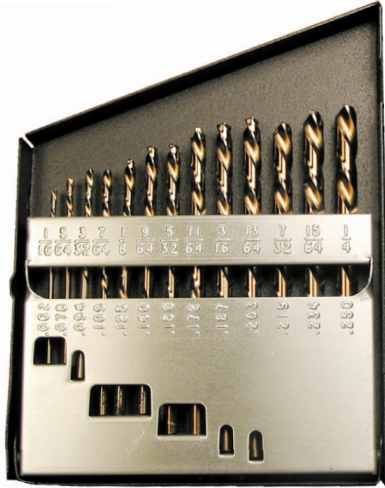

### Item #87651 (LF-12), Viking Super Premium Ultra Bor Left-Hand Spiral Jobber Length Drills Type 240-AL: 12-Pc Set Left Hand Spiral 1/16 - 5/16 by 32nds, 3/8, 7/16, 1/2

**\$145.94**

Thank you for shopping with us! Viking Super Premium Ultra Bor Left-Hand Spiral Jobber Length Drills Type 240-AL: 12-Pc Set Left Hand Spiral 1/16 - 5/16 by 32nds, 3/8, 7/16, 1/2 -Special Hi-Molybdenum tool steel. -135° split point for fast penetration and accurate starting without center punch. -Precision ground point, flutes, body, clearance, and drill diameter for the ultimate in accuracy and performance. -Body and clearance are gold surface treated for maximum lubricity. -Ideal for removing broken studs.

#### SPECIFICATIONS

<b>Manufacturer</b>	Viking Drill & Tool
<b>Size</b>	1/16 - 5/16 by 32nds, 3/8, 7/16, 1/2 inches
<b>Type</b>	Left Hand Spiral
<b>No. of Pieces</b>	12
<b>Pack Quantity</b>	1 Set