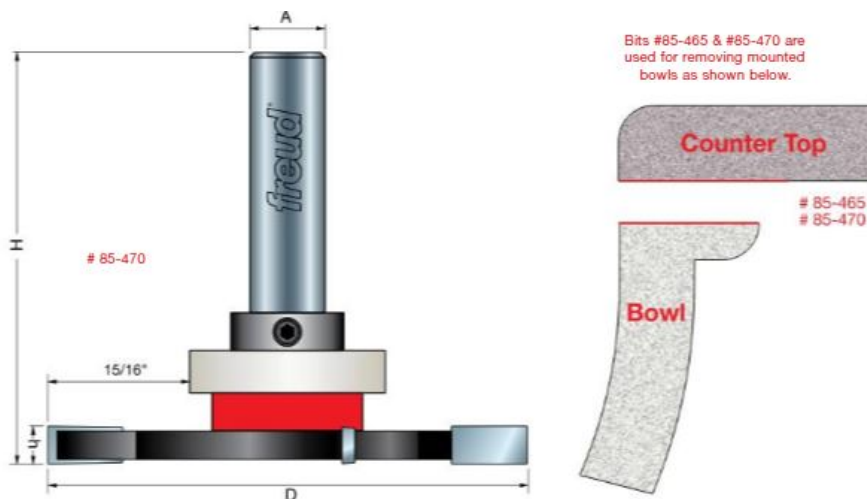

### Item #85-470, Freud Trimming, Repair, Bowl Removal Bit: 4-Wing Bowl Removal Bit **\$123.41**

Thank you for shopping with us! Application: Trim, repair, and bowl removal - Trimming & Grooving; removes excess adhesive; cuts spline grooves - Specially formulated carbide is ideal for fabricating solid surface materials -Cuts all solid surface materials -Use in hand-held portable routers

#### SPECIFICATIONS

<b>Manufacturer</b>	Freud Tools
<b>Diameter</b>	3 3/16 in
<b>Cut Height, Length, or Width</b>	1/4 in
<b>Overall Length</b>	2 5/8 in
<b>Part Descp.</b>	4-wing bowl removal bit; remove damaged bowl from tops
<b>Shank</b>	1/2 in
<b>Type</b>	15/16 in cut depth; for Corian bowls
<b>Angle</b>	--