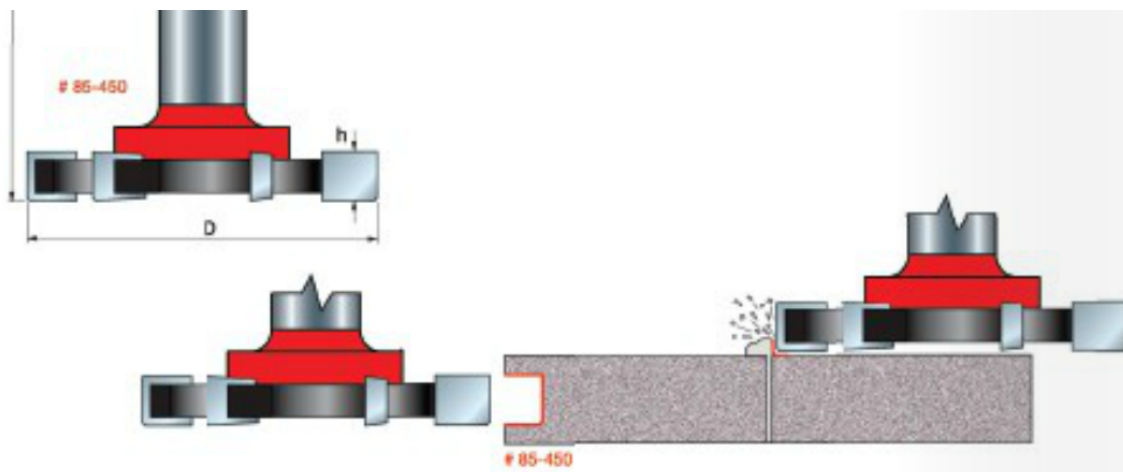

Edge of Arlington Saw & Tool, Inc.

124 South Collins
Arlington, TX 76010
Phone: 817-461-7171 • Fax: 817-795-6651
Toll Free: 888-461-7171
Email: info@eoasaw.com
Website: www.eoasaw.com

Item #85-450, Freud Trimming, Repair, Bowl Bit: Trimming & Grooving $80.46

Thank you for shopping with us!
Application: Trim, repair, and bowl removal - Trimming & Grooving; removes excess adhesive; cuts spline grooves - Specially formulated carbide is ideal for fabricating solid surface materials - Cuts all solid surface materials - Use in hand-held portable routers

SPECIFICATIONS

Manufacturer	Freud Tools
Diameter	2 in
Cut Height, Length, or Width	1/4 in
Overall Length	3 1/8 in