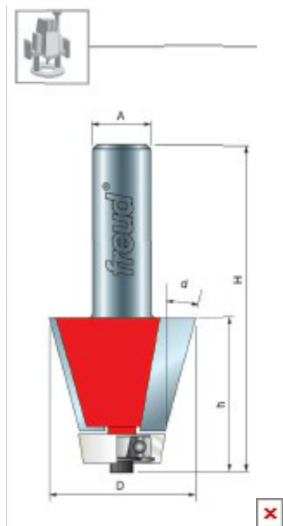

### Item #85-187, Freud Bevel Bowl Bits \$126.98

Thank you for shopping with us!

**Application:** Trims joint between solid surface countertops and solid surface sink bowls with a beveled edge

- Specially formulated carbide is ideal for fabricating solid surface materials
- Features non-marring synthetic bearing to protect finished edges
- Cuts all solid surface materials
- Use in hand-held portable routers

## SPECIFICATIONS

<b>Manufacturer</b>	Freud Tools
<b>Diameter</b>	1 3/4 in
<b>Cut Height, Length, or Width</b>	1 3/4 in
<b>Overall Length</b>	3 5/8 in
<b>Shank</b>	1/2 in
<b>Thickness</b>	For Top Thickness 1-1/2 in
<b>Type</b>	For Royal Stone, Gruber, and Staron sinks & bowls