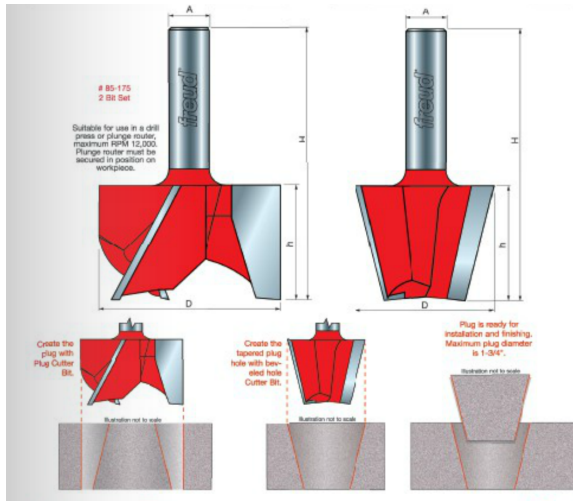

Edge of Arlington Saw & Tool, Inc.

124 South Collins
Arlington, TX 76010
Phone: 817-461-7171 • Fax: 817-795-6651
Toll Free: 888-461-7171
Email: info@eoasaw.com
Website: www.eoasaw.com

Item #85-175, Freud Trimming, Repair, Bowl Removal Bits: Plug Cutter Repair Set $402.32

Thank you for shopping with us! Application: Trim, repair, and bowl removal - Trimming & Grooving; removes excess adhesive; cuts spline grooves -Specially formulated carbide is ideal for fabricating solid surface materials -Cuts all solid surface materials -Use in hand-held portable routers

SPECIFICATIONS

Manufacturer	Freud Tools
Diameter	Plug Cutter: 2 1/2 in; Tapered Hole Cutter: 1 11/16 in
Cut Height, Length, or Width	Plug Cutter & Tapered Hole Cutter: 1 7/16 in
Overall Length	PC & THC: 3 5/16 in
Part Descp.	Plug cutter repair set; use to repair holes and gouges in tops
Shank	PC & THC: 1/2 in
Type	2 bit beveled plug set
Angle	--