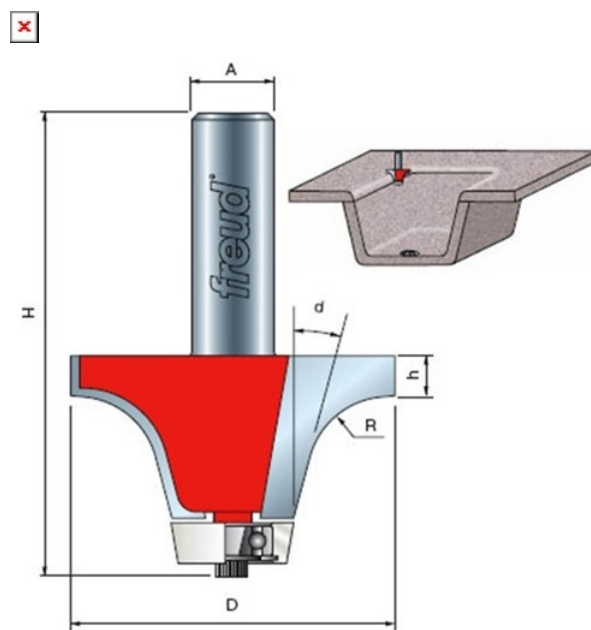

### Item #85-165, Freud Round Over Bowl Bits \$119.84

Thank you for shopping with us!

**Application:** Trims joint between solid surface countertops and solid surface sink bowls with a smooth, rounded edge

- Specially formulated carbide is ideal for fabricating solid surface materials
- Features non-marring synthetic bearing to protect finished edges
- Cuts all solid surface materials
- Use in hand-held portable routers

## SPECIFICATIONS

<b>Manufacturer</b>	Freud Tools
<b>Angle</b>	10 deg
<b>Cut Height, Length, or Width</b>	1 1/4 in
<b>Overall Length</b>	3 1/8 in
<b>Radius</b>	3/4 in
<b>Shank</b>	1/2 in