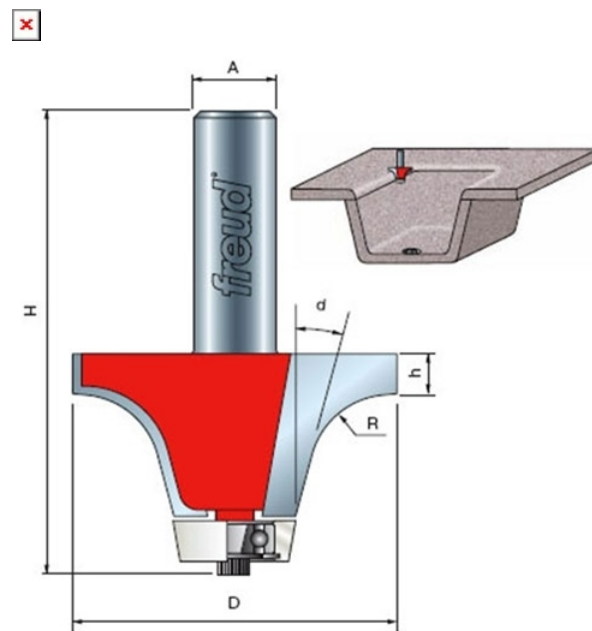

### Item #85-157, Freud Round Over Bowl Bits \$118.05

Thank you for shopping with us!

**Application:** Trims joint between solid surface countertops and solid surface sink bowls with a smooth, rounded edge

- Specially formulated carbide is ideal for fabricating solid surface materials
- Features non-marring synthetic bearing to protect finished edges
- Cuts all solid surface materials
- Use in hand-held portable routers

## SPECIFICATIONS

<b>Manufacturer</b>	Freud Tools
<b>Angle</b>	13 deg
<b>Cut Height, Length, or Width</b>	7/8 in
<b>Overall Length</b>	2 51/64 in
<b>Radius</b>	1/2 in
<b>Shank</b>	1/2 in
<b>Type</b>	For Gruber, Royal Stone, Transolid & Hi-Macs bowls