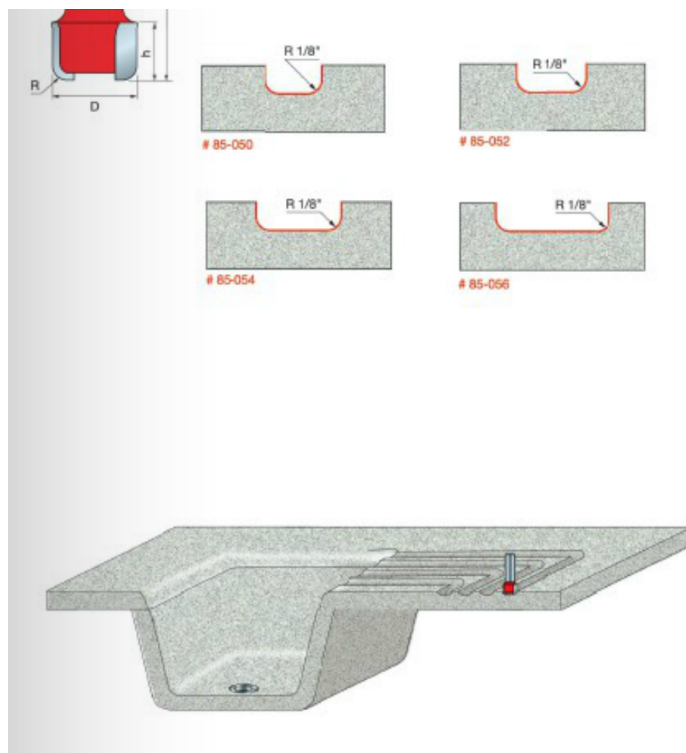

\$33.90

Thank you for shopping with us!

Application: Routing grooves in drainboard countertops

- Specially formulated carbide is ideal for fabricating solid surface materials
- Cuts all solid surface materials
- Use in hand-held portable routers

85-056

SPECIFICATIONS

Manufacturer	Freud Tools
Diameter	5/8 in
Cut Height, Length, or Width	1/2 in
Overall Length	2 7/8 in
Radius	1/8 in

SPECIFICATIONS

Shank

1/2 in