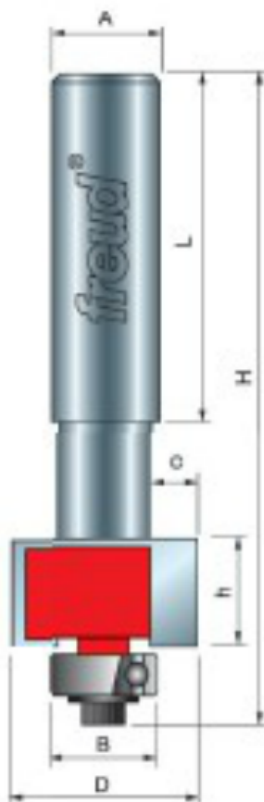

### Item #85-031, Freud Inlay Bits \$52.72

Thank you for shopping with us!

**Application:** Decorative inlay work in solid surface countertops

- Specially formulated carbide is ideal for fabricating solid surface materials
- Cuts all solid surface materials
- Use on hand-held portable routers

## SPECIFICATIONS

<b>Manufacturer</b>	Freud Tools
<b>Diameter</b>	7/8 in
<b>Cut Depth</b>	3/16 in

## SPECIFICATIONS

<b>Cut Height, Length, or Width</b>	3/4 in
<b>Overall Length</b>	3 5/16 in
<b>Shank</b>	1/2" Dia // 1-5/8" Length
<b>Bearing Size</b>	1/2 in