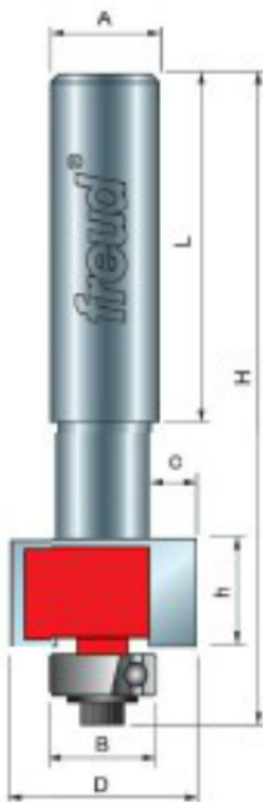

### Item #85-017, Freud Inlay Bits

**\$44.16**

Thank you for shopping with us!

**Application:** Decorative inlay work in solid surface countertops

- Specially formulated carbide is ideal for fabricating solid surface materials
- Cuts all solid surface materials
- Use on hand-held portable routers

## SPECIFICATIONS

<b>Manufacturer</b>	Freud Tools
<b>Diameter</b>	7/8 in
<b>Cut Depth</b>	1/8 in

## SPECIFICATIONS

<b>Cut Height, Length, or Width</b>	1/4 in
<b>Overall Length</b>	2 13/16 in
<b>Shank</b>	1/2 in Dia // 1-5/8 in Length
<b>Bearing Size</b>	5/8 in