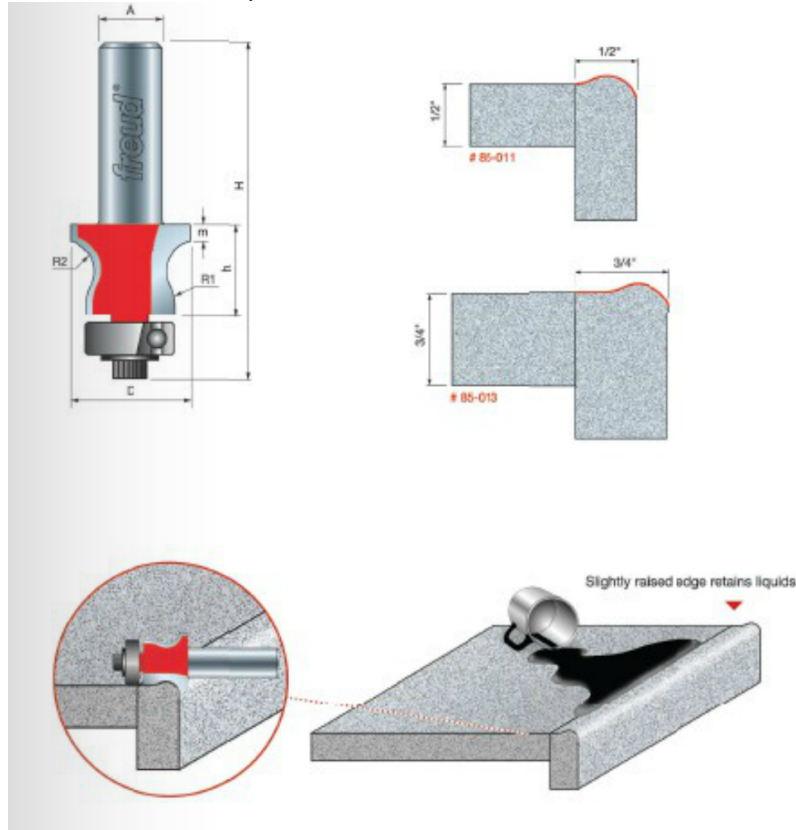

### Item #85-013, Freud No Drip Edge Bits \$75.15

Thank you for shopping with us!

**Application:** Creates a slightly raised edge on a solid surface countertop

- Specially formulated carbide is ideal for fabricating solid surface materials
- Cuts all solid surface materials
- Use on hand-held portable routers

| SPECIFICATIONS               |             |
|------------------------------|-------------|
| Manufacturer                 | Freud Tools |
| Diameter                     | 1 in        |
| Cut Height, Length, or Width | 1 in        |
| Overall Length               | 3 1/16 in   |
| Shank                        | 1/2 in      |