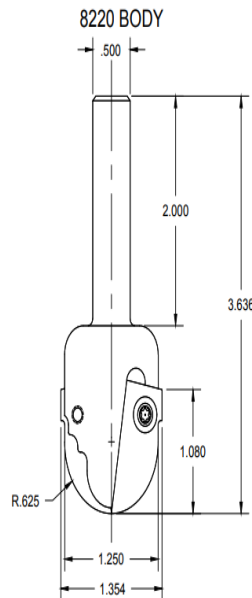

Edge of Arlington Saw & Tool, Inc.

124 South Collins
Arlington, TX 76010
Phone:817-461-7171 • Fax: 817-795-6651
Toll Free: 888-461-7171
Email: info@eoasaw.com
Website: www.eoasaw.com

Item #Kit 8220-INS-8222, Vortex Series 8200 Multi Profile Ballnose Insert Body: 8220 BODY W/ INS-8222 INSERTS
\$443.86

Thank you for shopping with us!

Series 8200 " multi profile" insert tool body has been designed so that one body will accept three different sized radii. For use when larger diameter fluting is required or as cove profiles are needed. Precision insert design provides superior cut quality (particularly at the point) and greatly improved cutter life.

INS-8222-KIT

INS-8222

SPECIFICATIONS

Diameter 1 1/4 in Cove Diameter

SPECIFICATIONS

Shank	1/2 in
Radius	--
Note	--
Manufacturer	Vortex Tool
Part Descp.	Insert Body 8220 w/ INS-8222 Inserts