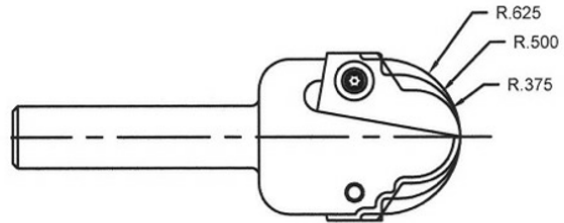

Edge of Arlington Saw & Tool, Inc.

124 South Collins
Arlington, TX 76010
Phone:817-461-7171 • Fax: 817-795-6651
Toll Free: 888-461-7171
Email: info@eoasaw.com
Website: www.eoasaw.com

Item #Kit 8220-INS-8222, Vortex Series 8200 Multi Profile Ballnose Insert Body: 8220 BODY W/ INS-8222 INSERTS
\$443.86

Thank you for shopping with us!

Series 8200 " multi profile" insert tool body has been designed so that one body will accept three different sized radii. For use when larger diameter fluting is required or as cove profiles are needed. Precision insert design provides superior cut quality (particularly at the point) and greatly improved cutter life.

INS-8222-KIT

INS-8222

SPECIFICATIONS

Diameter 1 1/4 in Cove Diameter

SPECIFICATIONS

Shank	1/2 in
Radius	--
Note	--
Manufacturer	Vortex Tool
Part Descp.	Insert Body 8220 w/ INS-8222 Inserts