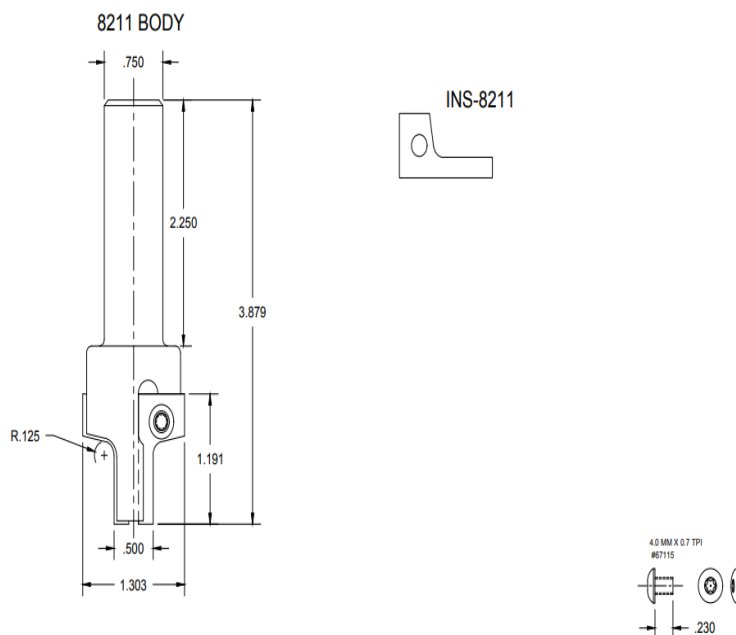

### Item #Kit 8211-INS-8211, Vortex Series 8200 Insert Round & Rout: 8211 BODY W/ INS-8211 INSERT \$399.38

Thank you for shopping with us!

Unique "capture" groove allows this series of insert tools to maintain small cutting diameters, while still providing two cutting edges. Designed to cut .010" through on 3/4" material and top edge round. It is recommended that you ramp in or start off the part when using this tool. Tool is designed so that one body accepts all five inserts! Specify which set of inserts is to be included with the original body purchase.

## SPECIFICATIONS

<b>Radius</b>	--
<b>Small Diameter</b>	1/2 in
<b>Type</b>	Series 8200 Insert Round & Rout: 8211 Body w/ INS-8211 Insert