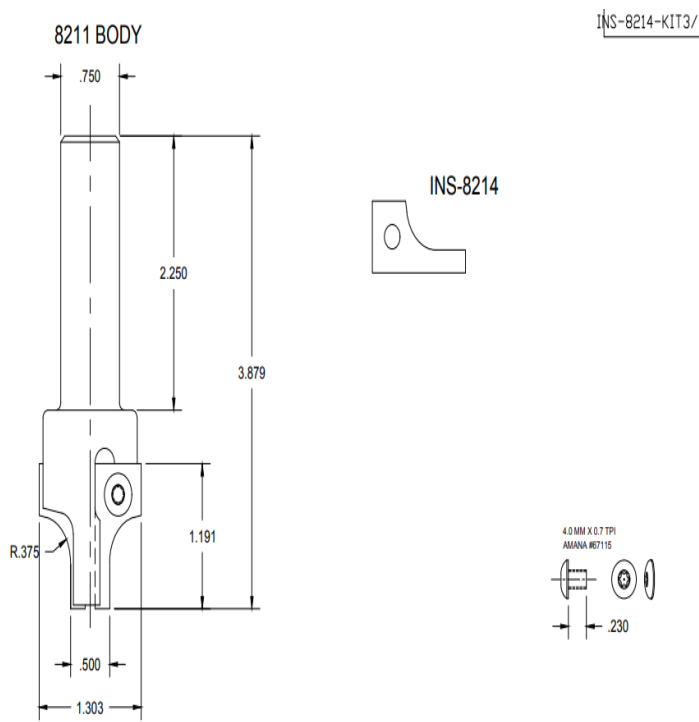

### Item #Kit 8211-INS-8214, Vortex Series 8200 Insert Round & Rout: 8211 BODY W/ INS-8214 INSERT **\$399.38**

Thank you for shopping with us!

Unique "capture" groove allows this series of insert tools to maintain small cutting diameters, while still providing two cutting edges. Designed to cut .010" through on 3/4" material and top edge round. It is recommended that you ramp in or start off the part when using this tool. Tool is designed so that one body accepts all five inserts! Specify which set of inserts is to be included with the original body purchase.

## SPECIFICATIONS

Radius --

## SPECIFICATIONS

**Small Diameter** 1/2 in

**Type** Series 8200 Insert Round & Rout: 8211 Body w/ INS-8214 Insert

**Note** --

**Manufacturer** Vortex Tool