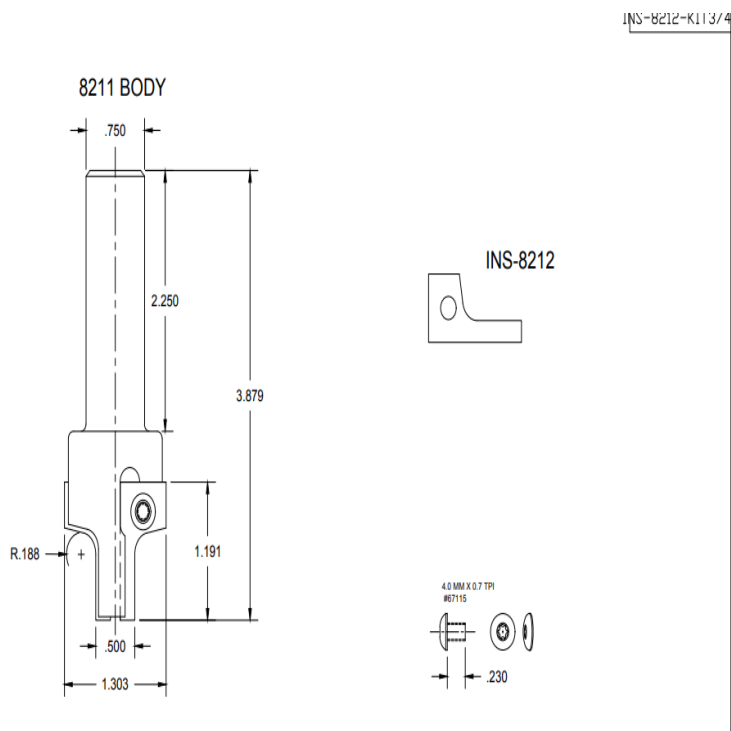

Edge of Arlington Saw & Tool, Inc.

124 South Collins
Arlington, TX 76010
Phone: 817-461-7171 • Fax: 817-795-6651
Toll Free: 888-461-7171
Email: info@eoasaw.com
Website: www.eoasaw.com

Item #Kit 8211-INS-8212, Vortex Series 8200 Insert Round & Rout: 8211 BODY W/ INS-8212 INSERT \$399.38

Thank you for shopping with us!

Unique "capture" groove allows this series of insert tools to maintain small cutting diameters, while still providing two cutting edges. Designed to cut .010" through on 3/4" material and top edge round. It is recommended that you ramp in or start off the part when using this tool. Tool is designed so that one body accepts all five inserts! Specify which set of inserts is to be included with the original body purchase.

SPECIFICATIONS

Radius --

Small Diameter 1/2 in

SPECIFICATIONS

Type Series 8200 Insert Round & Rout: 8211 Body w/ INS-8212 Insert

Note --

Manufacturer Vortex Tool