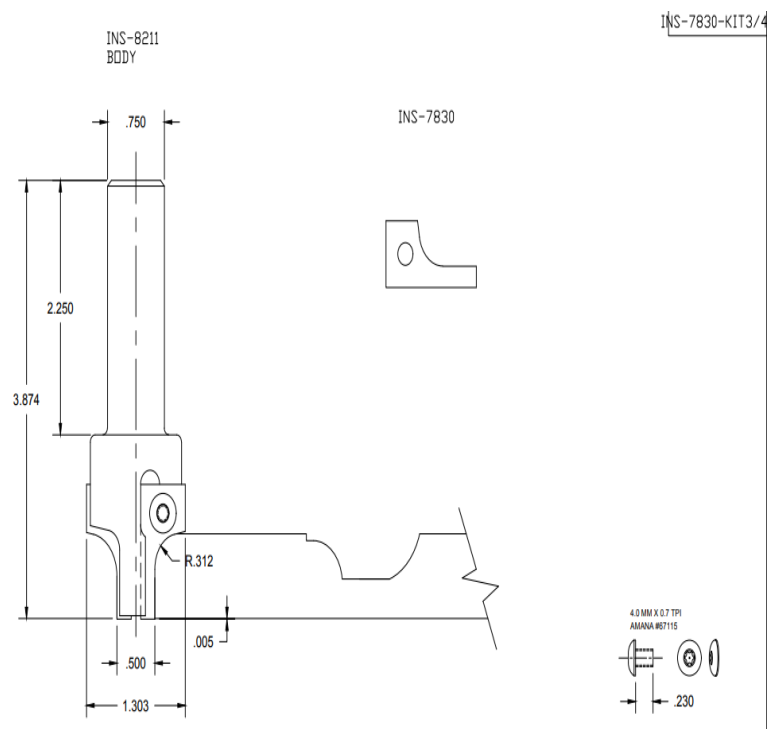

Edge of Arlington Saw & Tool, Inc.

124 South Collins
Arlington, TX 76010
Phone: 817-461-7171 • Fax: 817-795-6651
Toll Free: 888-461-7171
Email: info@eoasaw.com
Website: www.eoasaw.com

Item #Kit 8211-INS-7830, Vortex Series 8200 Insert Round & Rout: 8211 BODY W/ INS-7830 INSERT \$399.38

Thank you for shopping with us!

Unique "capture" groove allows this series of insert tools to maintain small cutting diameters, while still providing two cutting edges. Designed to cut .010" through on 3/4" material and top edge round. It is recommended that you ramp in or start off the part when using this tool. Tool is designed so that one body accepts all five inserts! Specify which set of inserts is to be included with the original body purchase.

SPECIFICATIONS

Radius --

SPECIFICATIONS

Small Diameter 1/2 in

Type Series 8200 Insert Round & Rout: 8211 Body w/ INS-7830 Insert

Note --

Manufacturer Vortex Tool