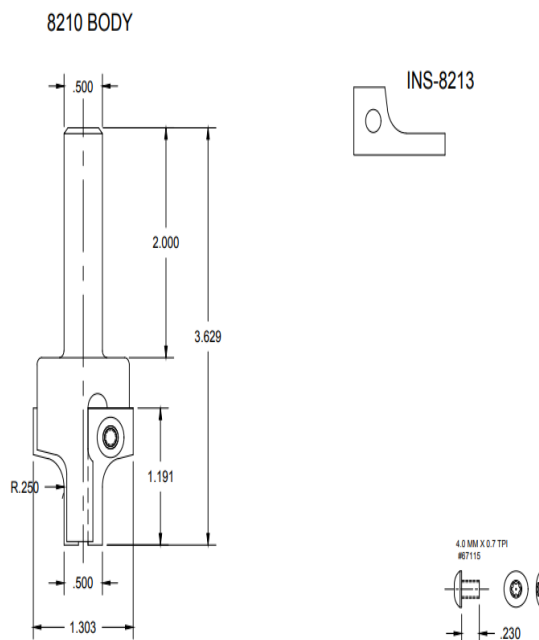

Edge of Arlington Saw & Tool, Inc.

124 South Collins
 Arlington, TX 76010
 Phone:817-461-7171 • Fax: 817-795-6651
 Toll Free: 888-461-7171
 Email: info@eoasaw.com
 Website: www.eoasaw.com

**Item #Kit 8210-INS-8213, Vortex Series 8200
 Insert Round & Rout: 8210 BODY W/ INS-8213
 INSERT
 \$411.36**

Thank you for shopping with us!

Unique " capture" groove allows this series of insert tools to maintain small cutting diameters, while still providing two cutting edges. Designed to cut .010" through on 3/4" material and top edge round. It is recommended that you ramp in or start off the part when using this tool. Tool is designed so that one body accepts all five inserts! Specify which set of inserts is to be included with the original body purchase.

INS-8213-KIT1/2

SPECIFICATIONS	
Radius	--
Small Diameter	1/2 in
Type	Series 8200 Insert Round & Rout: 8210 Body w/ INS-8213 Insert
Note	--

SPECIFICATIONS

Manufacturer Vortex Tool