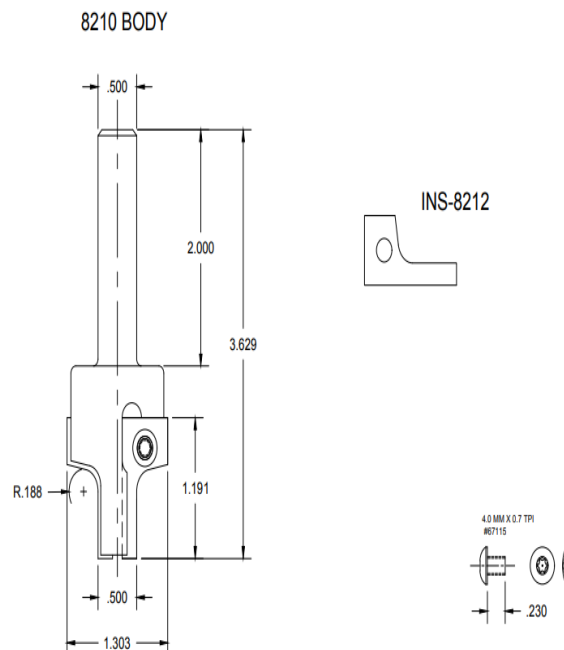

### Item #Kit 8210-INS-8212, Vortex Series 8200 Insert Round & Rout: 8210 BODY W/ INS-8212 INSERT \$399.38

Thank you for shopping with us!

Unique "capture" groove allows this series of insert tools to maintain small cutting diameters, while still providing two cutting edges. Designed to cut .010" through on 3/4" material and top edge round. It is recommended that you ramp in or start off the part when using this tool. Tool is designed so that one body accepts all five inserts! Specify which set of inserts is to be included with the original body purchase.

## SPECIFICATIONS

<b>Radius</b>	--
<b>Small Diameter</b>	1/2 in
<b>Type</b>	Series 8200 Insert Round & Rout: 8210 Body w/ INS-8212 Insert
<b>Note</b>	--