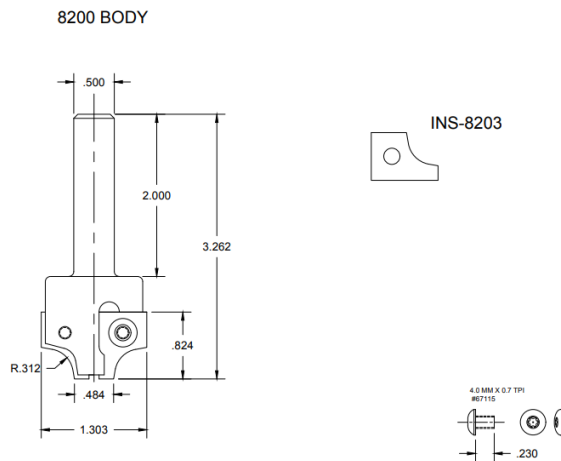

Edge of Arlington Saw & Tool, Inc.

124 South Collins
 Arlington, TX 76010
 Phone:817-461-7171 • Fax: 817-795-6651
 Toll Free: 888-461-7171
 Email: info@eoasaw.com
 Website: www.eoasaw.com

Item #Kit 8200-INS-8203, Vortex Series 8200 Insert Round Over: 8200 BODY W/ INS-8203 INSERT \$399.42

Thank you for shopping with us!

Series 8200 Insert Round Overs have been designed to round over the top edge of your material. Our unique capture groove allows this series of tools to maintain small cutting diameters, yet provides two cutting edges. These bodies are designed so that they will accept all five inserts! Specify which set of inserts is to be included with the original body purchase.

INS-8203-KIT1/2

SPECIFICATIONS	
Manufacturer	Vortex Tool
Radius	--
Small Diameter	1/2 in
Shank	--
Replacement Parts	67114 Screw; 7000W Wrench
Note	--
Part Descp.	Series 8200 Insert Round Over: 8200 Body w/ INS-8203 Insert