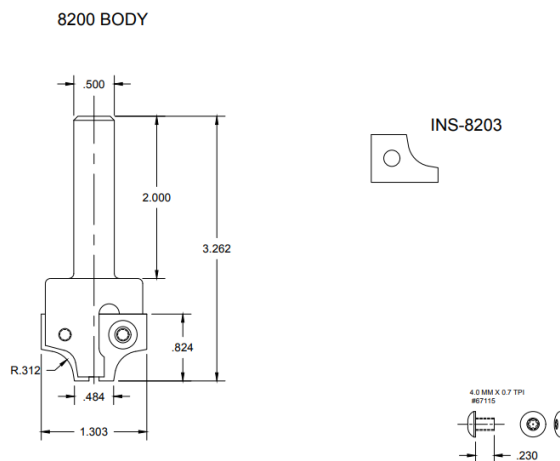

Edge of Arlington Saw & Tool, Inc.

124 South Collins
Arlington, TX 76010
Phone: 817-461-7171 • Fax: 817-795-6651
Toll Free: 888-461-7171
Email: info@eoasaw.com
Website: www.eoasaw.com

Item #Kit 8200-INS-8203, Vortex Series 8200 Insert Round Over: 8200 BODY W/ INS-8203 INSERT \$411.40

Thank you for shopping with us!

Series 8200 Insert Round Overs have been designed to round over the top edge of your material. Our unique capture groove allows this series of tools to maintain small cutting diameters, yet provides two cutting edges. These bodies are designed so that they will accept all five inserts! Specify which set of inserts is to be included with the original body purchase.

INS-8203-KIT1/2

SPECIFICATIONS

Manufacturer	Vortex Tool
Radius	--
Small Diameter	1/2 in
Shank	--
Replacement Parts	67114 Screw; 7000W Wrench
Note	--
Part Descp.	Series 8200 Insert Round Over: 8200 Body w/ INS-8203 Insert