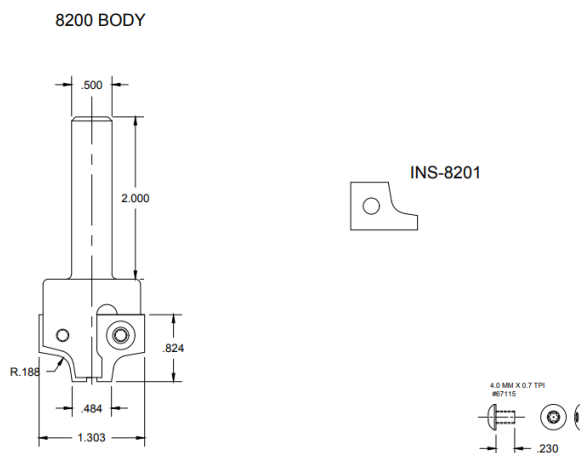

Edge of Arlington Saw & Tool, Inc.

124 South Collins
Arlington, TX 76010
Phone: 817-461-7171 • Fax: 817-795-6651
Toll Free: 888-461-7171
Email: info@eoasaw.com
Website: www.eoasaw.com

Item #Kit 8200-INS-8201, Vortex Series 8200 Insert Round Over: 8200 BODY W/ INS-8201 INSERT \$411.40

Thank you for shopping with us!

Series 8200 Insert Round Overs have been designed to round over the top edge of your material. Our unique capture groove allows this series of tools to maintain small cutting diameters, yet provides two cutting edges. These bodies are designed so that they will accept all five inserts! Specify which set of inserts is to be included with the original body purchase.

INS-8201-KIT1/2

SPECIFICATIONS

Manufacturer	Vortex Tool
Radius	--
Small Diameter	1/2 in
Shank	--
Replacement Parts	67114 Screw; 7000W Wrench
Note	--
Part Descp.	Series 8200 Insert Round Over: 8200 Body w/ INS-8201 Insert