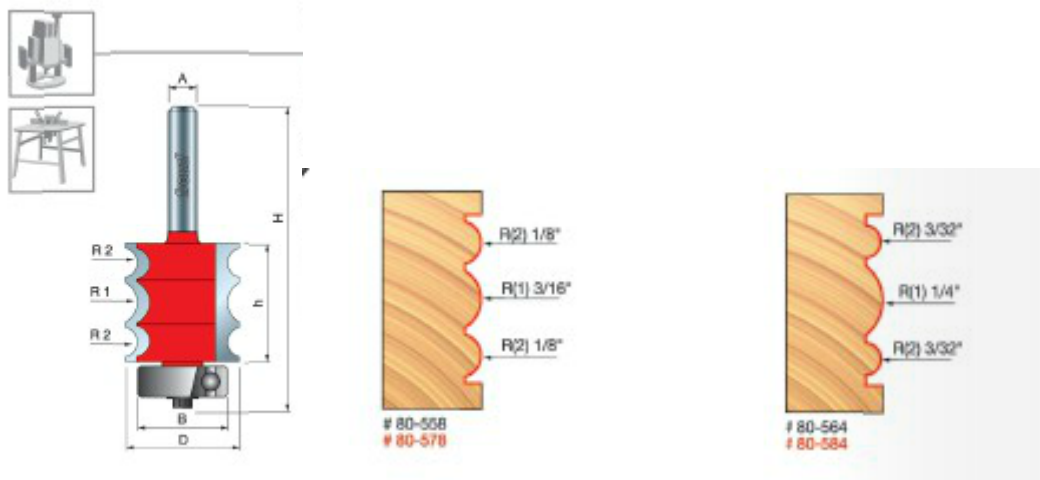

### Item #80-584, Freud Triple Beading Bits \$59.02

Thank you for shopping with us!

**Application:** Ornate multiple beads for decorative molding

- With these bits from Freud, create three beads in one pass for decorative molding and furniture.
- Cuts all composition materials, plywoods, hardwoods, and softwoods.
- Use on hand-held and table-mounted portable routers.

## SPECIFICATIONS

<b>Manufacturer</b>	Freud Tools
<b>Diameter</b>	15/16 in
<b>Cut Height, Length, or Width</b>	1 in
<b>Overall Length</b>	2 3/4 in
<b>R1/Radius</b>	1/4 in
<b>R2/Radius</b>	3/32 in
<b>Shank</b>	1/2 in
<b>Bearing Size</b>	3/4 in