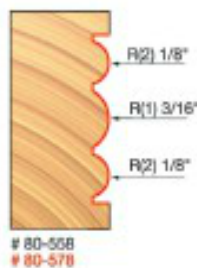

\$59.02

Thank you for shopping with us!

Application: Ornate multiple beads for decorative molding

-With these bits from Freud, create three beads in one pass for decorative molding and furniture.

-Cuts all composition materials, plywoods, hardwoods, and softwoods.

-Use on hand-held and table-mounted portable routers.

80-578

SPECIFICATIONS

Manufacturer	Freud Tools
Diameter	15/16 in
Cut Height, Length, or Width	1 in
Overall Length	2 3/4 in
R1/Radius	3/16 in
R2/Radius	1/8 in
Shank	1/2 in
Bearing Size	3/4 in