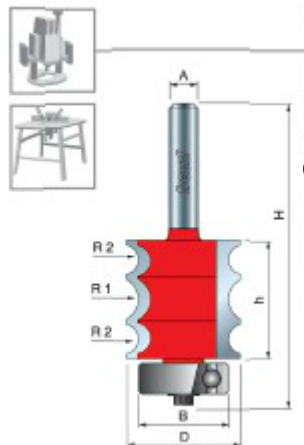

\$59.02

Thank you for shopping with us!

Application: Ornate multiple beads for decorative molding

-With these bits from Freud, create three beads in one pass for decorative molding and furniture.

-Cuts all composition materials, plywoods, hardwoods, and softwoods.

-Use on hand-held and table-mounted portable routers.

80-578

SPECIFICATIONS

Manufacturer	Freud Tools
Diameter	15/16 in
Cut Height, Length, or Width	1 in
Overall Length	2 3/4 in
R1/Radius	3/16 in
R2/Radius	1/8 in
Shank	1/2 in
Bearing Size	3/4 in