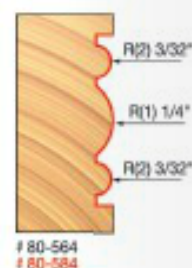

\$59.02

Thank you for shopping with us!

Application: Ornate multiple beads for decorative molding

-With these bits from Freud, create three beads in one pass for decorative molding and furniture.

-Cuts all composition materials, plywoods, hardwoods, and softwoods.

-Use on hand-held and table-mounted portable routers.

80-578

SPECIFICATIONS

Manufacturer	Freud Tools
Diameter	15/16 in
Cut Height, Length, or Width	1 in
Overall Length	2 3/4 in
R1/Radius	3/16 in
R2/Radius	1/8 in
Shank	1/2 in
Bearing Size	3/4 in