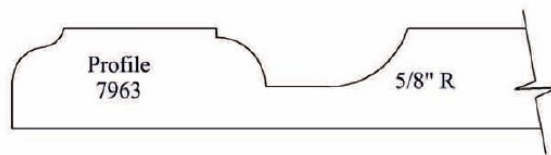

### Item #Kit 7963-INS-7963, Vortex MDF Panel Raise Profiles: 7963 BODY W/ INS-7963 INSERT \$443.05

Thank you for shopping with us! .

Complete your MDF door by adding even more detail by selecting from one of the following panel raise patterns. All cutters are balanced to a G2.5 or better rating. These cutters are designed to be used in conjunction with the "[multiple pass](#)" [inside profiles](#).