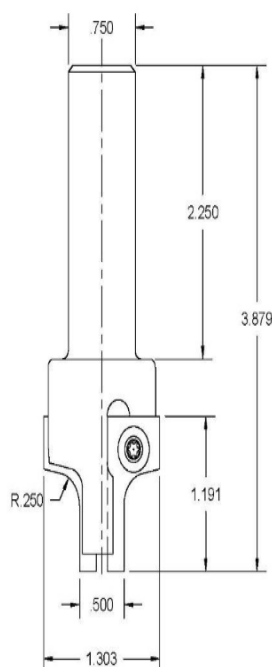

Edge of Arlington Saw & Tool, Inc.

124 South Collins
Arlington, TX 76010
Phone: 817-461-7171 • Fax: 817-795-6651
Toll Free: 888-461-7171
Email: info@eoasaw.com
Website: www.eoasaw.com

Item #Kit 7962-INS-8213, Vortex MDF Outside Door Edges & Insert -7962 BODY W/ INS-8213 INSERT \$456.37

Thank you for shopping with us! .

Our outside edge router bit separates and profiles at the same time. We've utilized our unique capture groove system to maintain a small cutting diameter while providing two cutting edges. Designed to cut through .010" on a 3/4" thick material.

INS-8213-KIT

7962 BODY

SPECIFICATIONS

Includes

7962 Outside Door Edge Insert Body, 8213 Insert, 67115 Screws

SPECIFICATIONS

Style	MDF Outside Door Edges & Insert -7962 Body w/ INS-8213 Insert
--------------	---