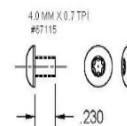

Edge of Arlington Saw & Tool, Inc.

124 South Collins
Arlington, TX 76010
Phone: 817-461-7171 • Fax: 817-795-6651
Toll Free: 888-461-7171
Email: info@eoasaw.com
Website: www.eoasaw.com

Item #Kit 7962-INS-8213, Vortex MDF Outside Door Edges & Insert -7962 BODY W/ INS-8213 INSERT \$456.37

Thank you for shopping with us! .

Our outside edge router bit separates and profiles at the same time. We've utilized our unique capture groove system to maintain a small cutting diameter while providing two cutting edges. Designed to cut through .010" on a 3/4" thick material.

INS-8213-KIT

7962 BODY

SPECIFICATIONS

Includes

7962 Outside Door Edge Insert Body, 8213 Insert, 67115 Screws

SPECIFICATIONS

Style	MDF Outside Door Edges & Insert -7962 Body w/ INS-8213 Insert
--------------	---