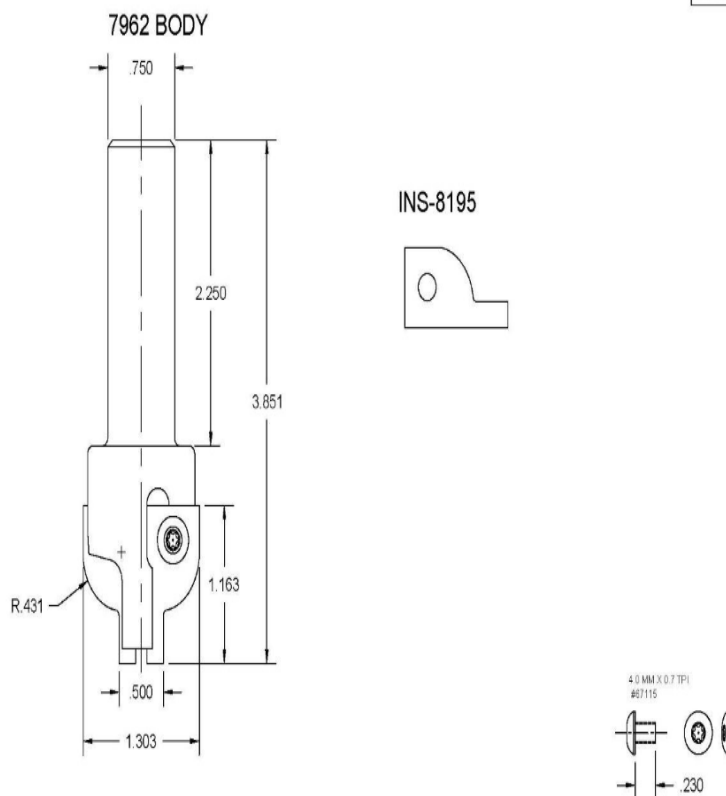

### Item #Kit 7962-INS-8195, Vortex MDF Outside Door Edges & Insert -7962 BODY W/ INS-8195 INSERT \$456.37

Thank you for shopping with us! .

Our outside edge router bit separates and profiles at the same time. We've utilized our unique capture groove system to maintain a small cutting diameter while providing two cutting edges. Designed to cut through .010" on a 3/4" thick material.

## SPECIFICATIONS

<b>Includes</b>	7962 Outside Door Edge Insert Body, 8195 Insert, 67115 Screws
<b>Style</b>	MDF Outside Door Edges & Insert -7962 Body w/ INS-8195 Insert
<b>Note</b>	--