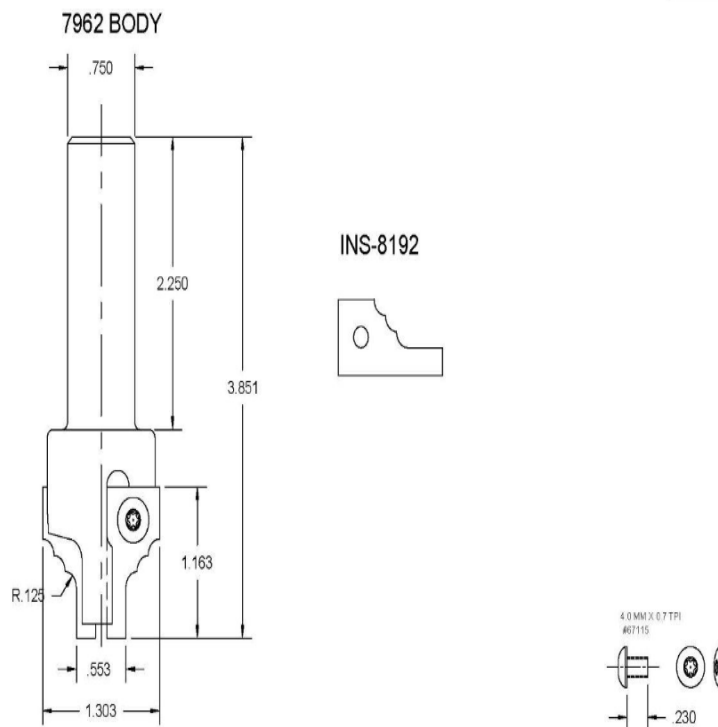

Edge of Arlington Saw & Tool, Inc.

124 South Collins
Arlington, TX 76010
Phone: 817-461-7171 • Fax: 817-795-6651
Toll Free: 888-461-7171
Email: info@eoasaw.com
Website: www.eoasaw.com

Item #Kit 7962-INS-8192, Vortex MDF Outside Door Edges & Insert -7962 BODY W/ INS-8192 INSERT \$443.08

Thank you for shopping with us! .

We've utilized our unique capture groove system to maintain a small cutting diameter while providing two cutting edges. Designed to cut through .010" on a 3/4" thick material.

INS-8192-KIT

SPECIFICATIONS

Includes	7962 Outside Door Edge Insert Body, 8192 Insert, 67115 Screws
Style	MDF Outside Door Edges & Insert -7962 Body w/ INS-8192 Insert
Note	--

SPECIFICATIONS

Manufacturer Vortex Tool