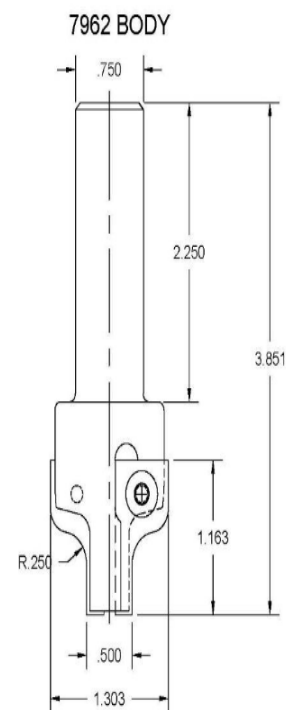

Edge of Arlington Saw & Tool, Inc.

124 South Collins
Arlington, TX 76010
Phone: 817-461-7171 • Fax: 817-795-6651
Toll Free: 888-461-7171
Email: info@eoasaw.com
Website: www.eoasaw.com

Item #Kit 7962-INS-7962, Vortex MDF Outside Door Edge Insert -7962 BODY W/ INS-7962 INSERT \$456.37

Thank you for shopping with us! .

Our outside edge router bit separates and profiles at the same time. We've utilized our unique capture groove system to maintain a small cutting diameter while providing two cutting edges. Designed to cut through .010" on a 3/4" thick material.

INS-7962-KI

INS-7962

SPECIFICATIONS

| | |
|---------------------|---|
| Includes | 7962 Outside Door Edge Insert Body, 7962 Insert, 67115 Screws |
| Style | MDF Outside Door Edge Insert -7962 Body w/ INS-7962 Insert |
| Note | -- |
| Manufacturer | Vortex Tool |