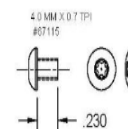

Thank you for shopping with us! .

Our outside edge router bit separates and profiles at the same time. We've utilized our unique capture groove system to maintain a small cutting diameter while providing two cutting edges. Designed to cut through .010" on a 3/4" thick material.

INS-7962-KI

INS-7962

SPECIFICATIONS

| | |
|---------------------|---|
| Includes | 7962 Outside Door Edge Insert Body, 7962 Insert, 67115 Screws |
| Style | MDF Outside Door Edge Insert -7962 Body w/ INS-7962 Insert |
| Note | -- |
| Manufacturer | Vortex Tool |