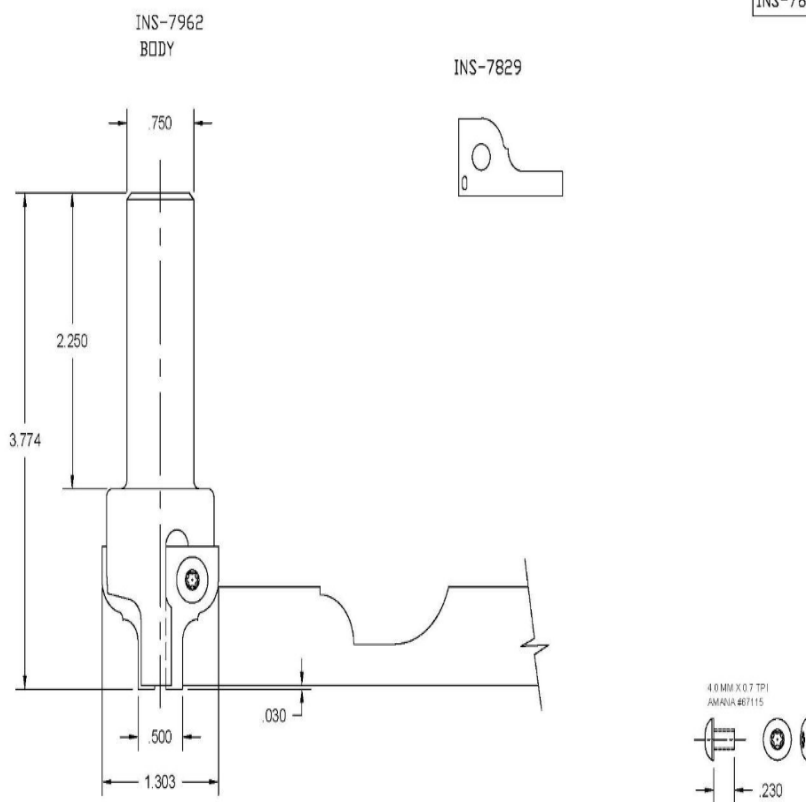

Edge of Arlington Saw & Tool, Inc.

124 South Collins
Arlington, TX 76010
Phone: 817-461-7171 • Fax: 817-795-6651
Toll Free: 888-461-7171
Email: info@eoasaw.com
Website: www.eoasaw.com

Item #Kit 7962-INS-7829, Vortex MDF Outside Door Edge Insert -7962 BODY W/ INS-7829 INSERT \$443.08

Thank you for shopping with us! . Our outside edge router bit separates and profiles at the same time. We've utilized our unique capture groove system to maintain a small cutting diameter while providing two cutting edges. Designed to cut through .010" on a 3/4" thick material. .

INS-7829-KIT

SPECIFICATIONS

Includes	7962 Outside Door Edge Insert Body, 7829 Insert, 67115 Screws
Style	MDF Outside Door Edge Insert -7962 Body w/ INS-7829 Insert
Note	--
Manufacturer	Vortex Tool