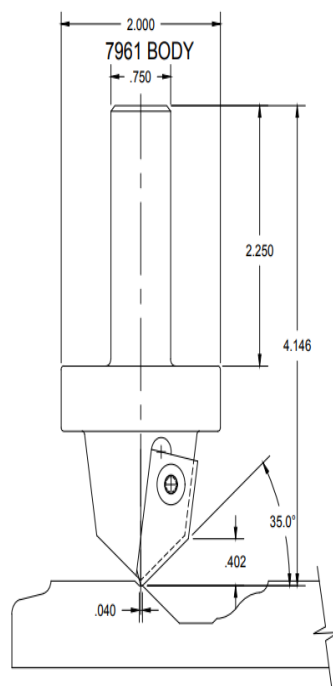

Edge of Arlington Saw & Tool, Inc.

124 South Collins
Arlington, TX 76010
Phone: 817-461-7171 • Fax: 817-795-6651
Toll Free: 888-461-7171
Email: info@eoasaw.com
Website: www.eoasaw.com

Item #Kit 7961-INS-7961, Vortex Inside Corner Cleaning Profiles: 7961 BODY W/ INS-7961 INSERT - Bevel

\$408.77

Thank you for shopping with us!

Used to clean the inside corners after the [inside roughing profile](#) has "roughed out" the material. This tool will create the look of a five-piece assembled door.

INS-7961-KIT

INS-7961

SPECIFICATIONS

Includes	7961 Insert Body, INS-7961 Insert, 67115 Screws
Profile	Inside Profile - Bevel
Type	Inside Corner Cleaning Profiles: 7961 Body w/ INS-7961 Insert
Note	--
Manufacturer	Vortex Tool